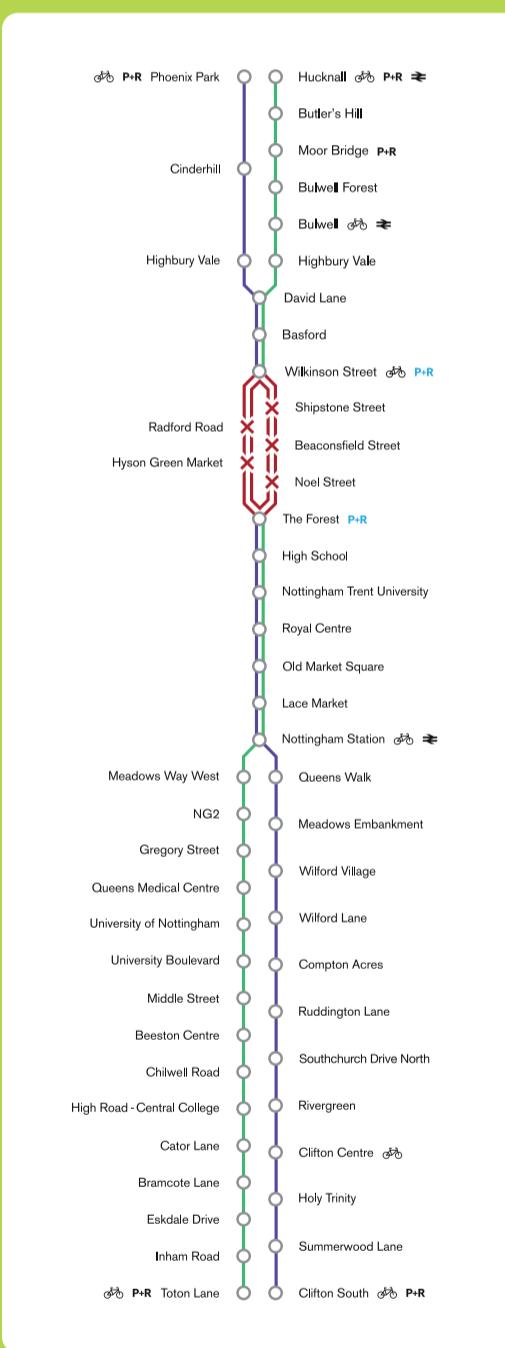

WE ARE IMPROVING THE NETWORK

between July 27 - August 7 at HYSON GREEN

The following tram stops will be closed: **✗ NOEL STREET** **✗ BEACONSFIELD STREET** **✗ HYSON GREEN** **✗ RADFORD ROAD** **✗ SHIPSTONE STREET**

KEY

- Bus Stops
- Bus Route
- Closed Tram Stops

A REPLACEMENT BUS SERVICE WILL RUN EVERY 7-10 MINUTES
between WILKINSON STREET P+R and THE FOREST P+R
 Please allow extra time for your journey.

Our team will be on hand to direct you to the replacement service and will be happy to help with any questions you may have.