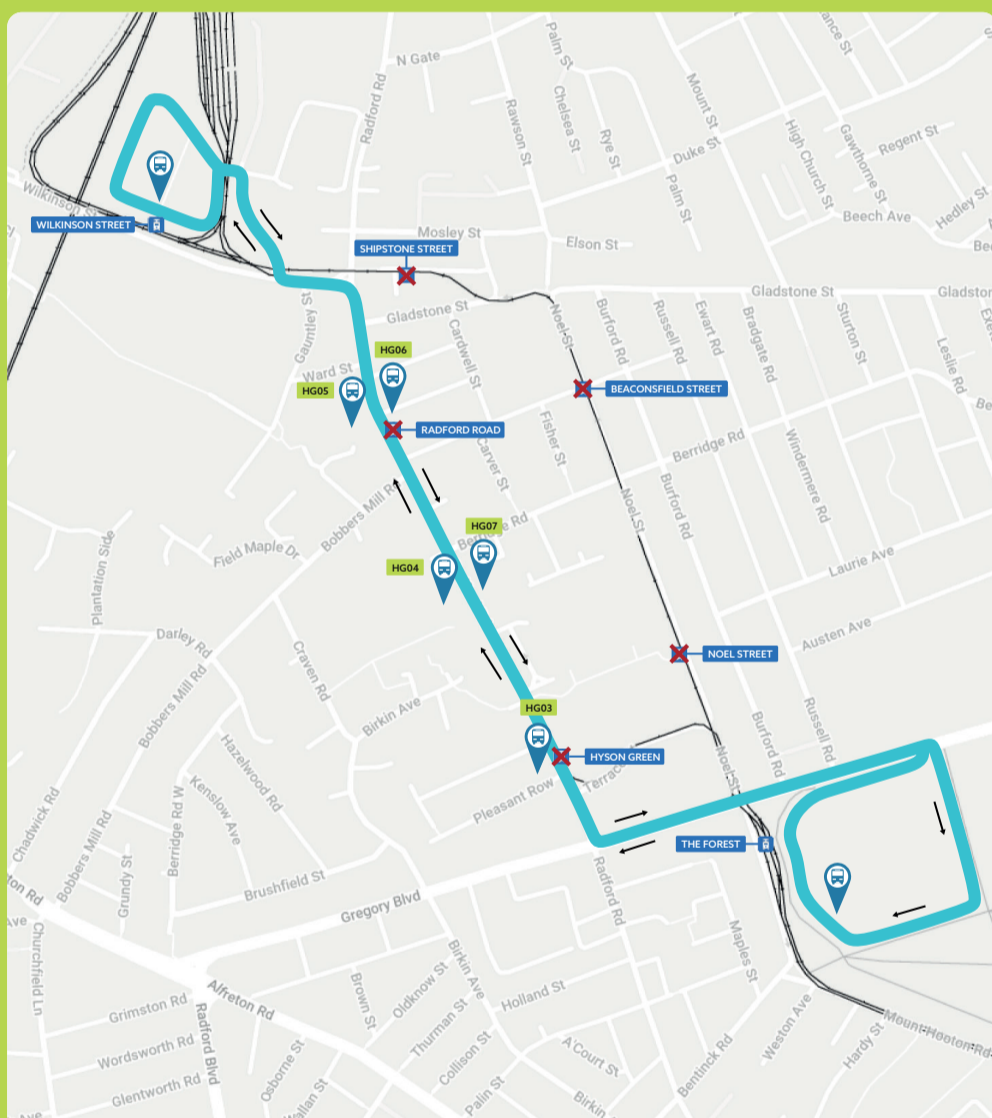

WE ARE IMPROVING THE NETWORK

between July 27 - August 7 at HYSON GREEN

The following tram stops will be closed: **✗ NOEL STREET** **✗ BEACONSFIELD STREET** **✗ HYSON GREEN** **✗ RADFORD ROAD** **✗ SHIPSTONE STREET**

KEY

- Bus Stops
- Bus Route
- Closed Tram Stops

A REPLACEMENT BUS SERVICE WILL RUN EVERY 7-10 MINUTES
between WILKINSON STREET P+R and THE FOREST P+R
 Please allow extra time for your journey.

Our team will be on hand to direct you to the replacement service and will be happy to help with any questions you may have.