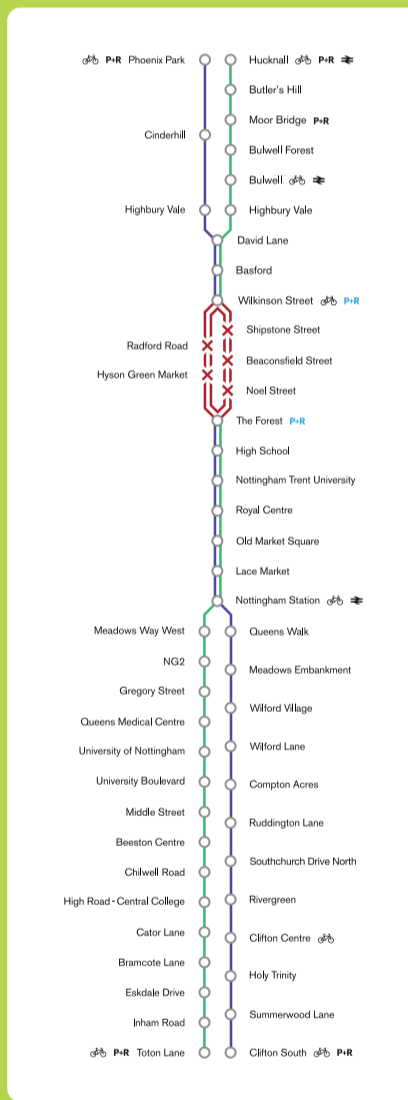

THIS TRAM STOP WILL BE CLOSED *between July 27 - August 7*

The nearest tram replacement bus stop is HG07 on RADFORD ROAD.

The nearest tram stop is THE FOREST

This service runs every 7-10 minutes.

Please allow extra time for your journey.