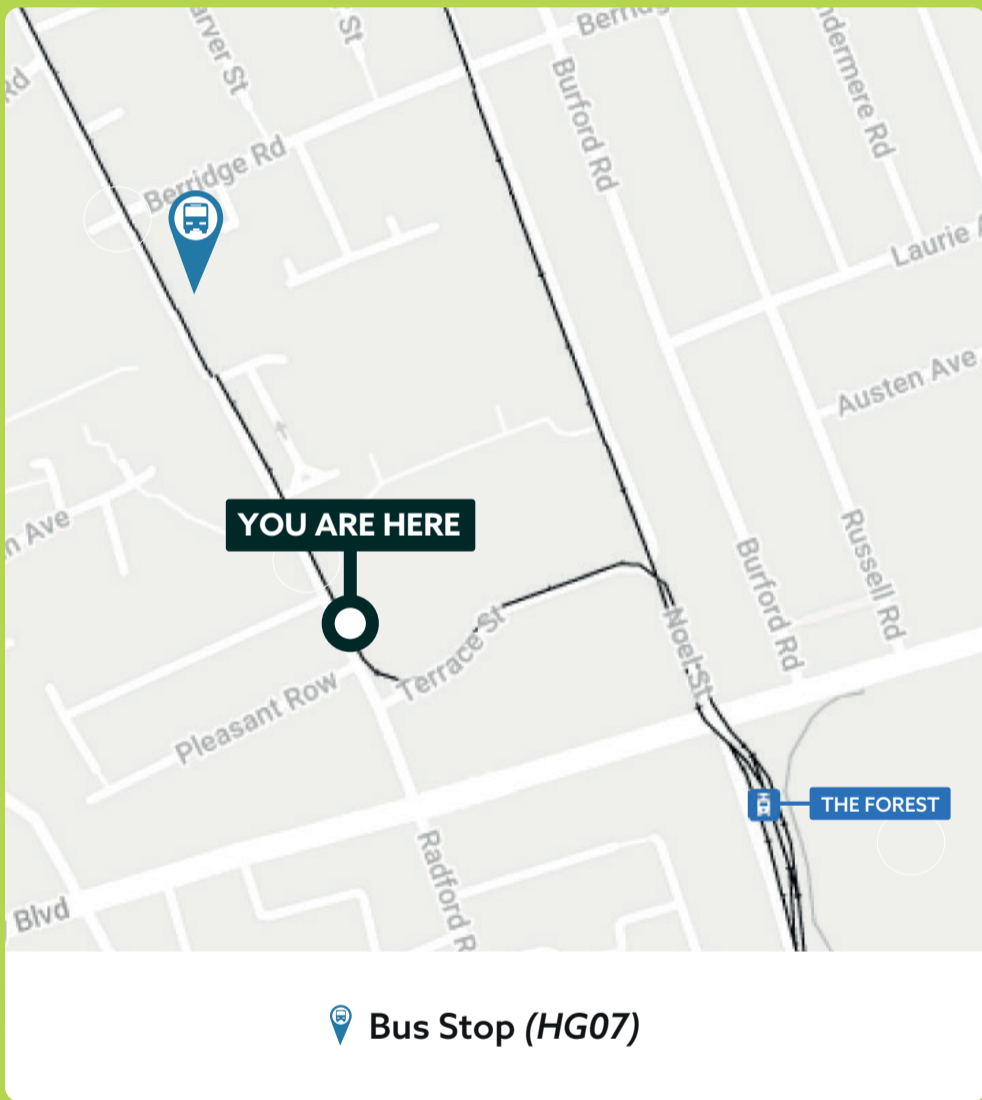

THIS TRAM STOP WILL BE CLOSED *between July 27 - August 7*

The nearest tram replacement bus stop is HG07 on RADFORD ROAD.

The nearest tram stop is THE FOREST

This service runs every 7-10 minutes.

Please allow extra time for your journey.