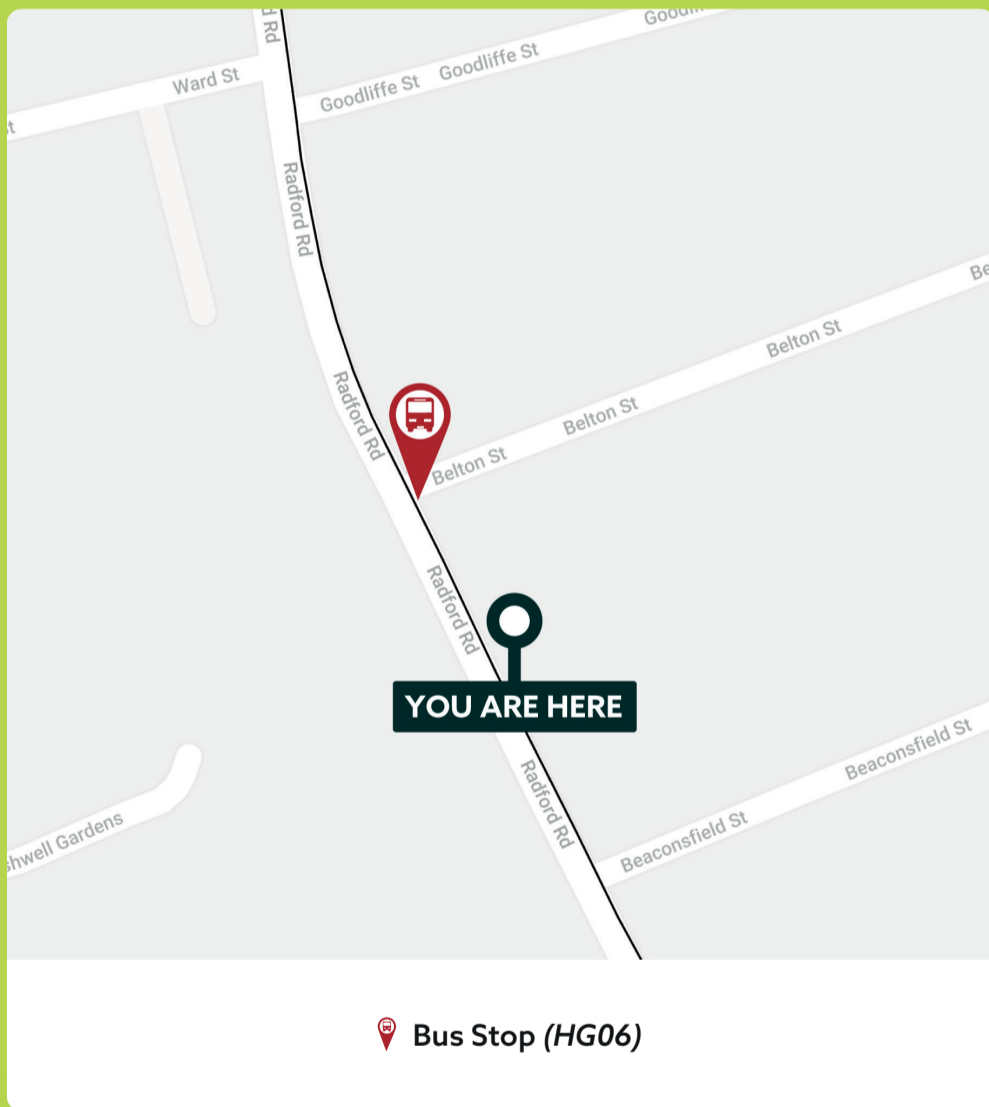

THIS TRAM STOP WILL BE CLOSED *between July 27 - August 7*

The nearest tram replacement bus stop is **HG06 on RADFORD ROAD** (bus will pick up at the end of the tram platform on the corner of Belton Street). This service runs every 7-10 minutes. Please allow extra time for your journey.