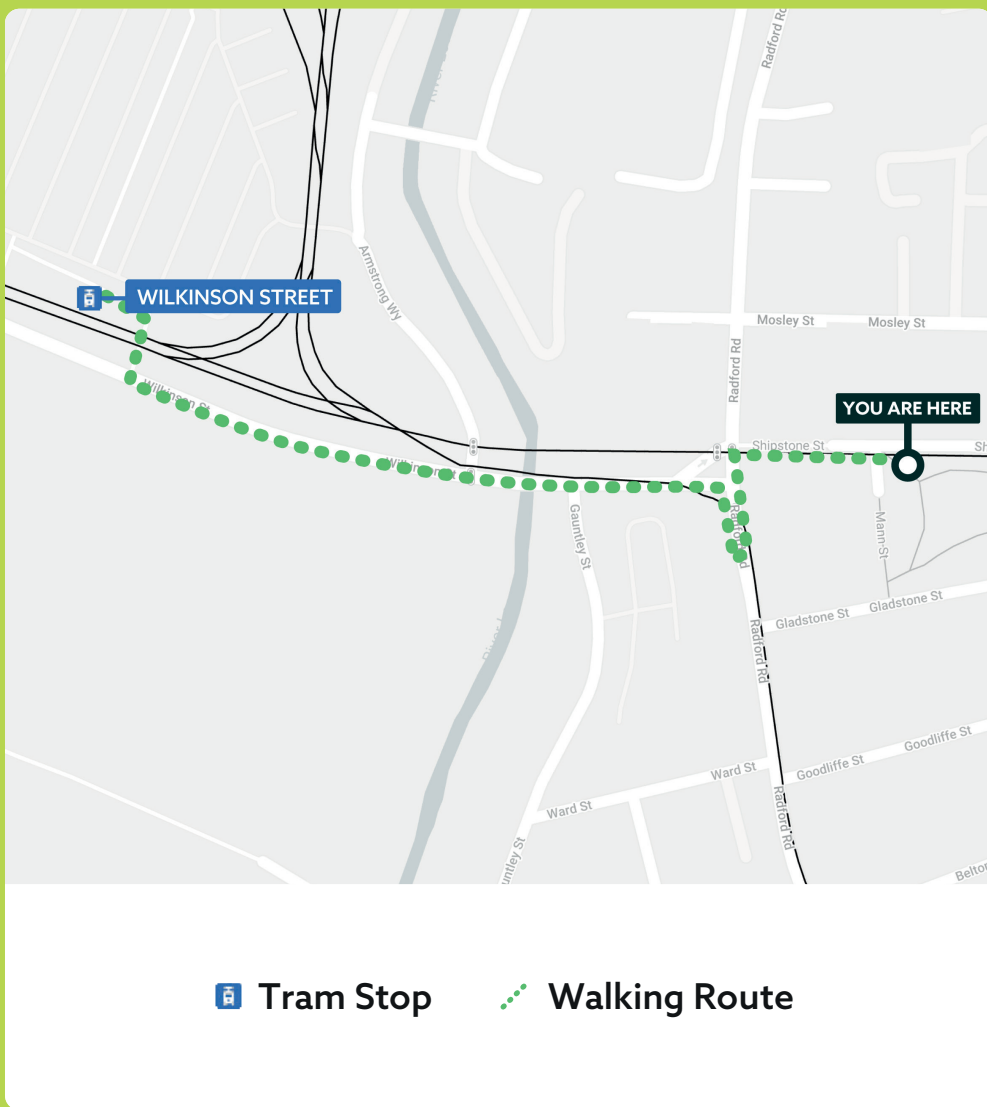

# THIS TRAM STOP WILL BE CLOSED *between July 27 - August 7*

**The nearest tram stop is  
WILKINSON STREET**  
Please allow extra time for your journey.

Our team will be on hand to direct you to the replacement service and will be happy to help with any questions you may have.