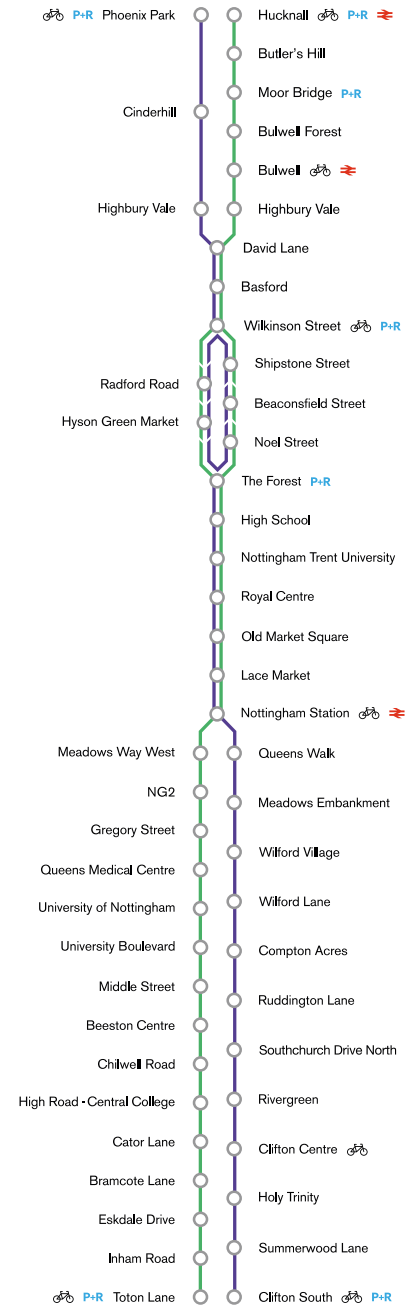

Frequency

NET provides a regular tram service with 'trams available from every 7 minutes. Find out more via our website, thetram.net, or by using the frequencies listed over the page.

Monday - Friday

Trams from every...

6 - 7AM 15mins	7 - 10AM 7mins	10 - 3PM 10mins
3 - 7PM 7mins	7 - 9PM 10mins	9 - 12AM 15mins

Saturday

Trams from every...

6 - 7AM 15mins	7 - 10AM 10mins	10 - 3PM 7mins
3 - 7PM 7mins	7 - 9PM 10mins	9 - 12AM 15mins

Sunday

Trams from every...

6 - 7AM 15mins	7 - 7PM 10mins	7 - 11PM 15mins